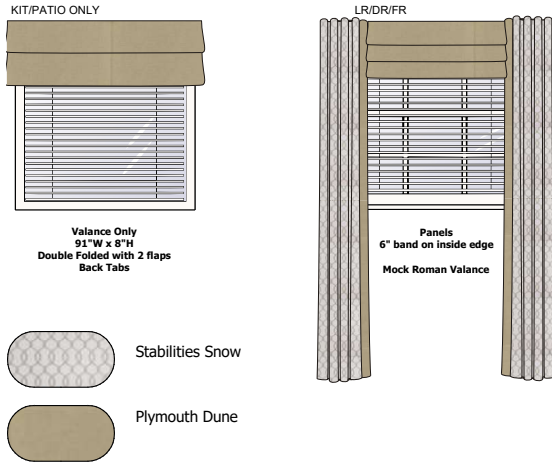

Traditional Fireplace
(Surround Subject to Change)

Fireplace with Floating Surround

DRAPES

Vision Series

Cornice Panel Series

Inspiration Series

GEM Series - Rustic Charm Stone Drapes

Lighted Cornice over Headboard Area