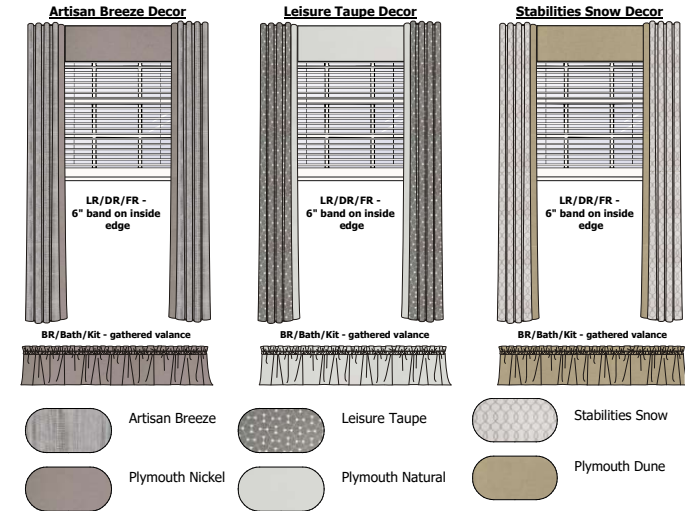

Traditional Fireplace
(Surround Subject to Change)

Fireplace with Floating Surround

DRAPES

Vision Series

Cornice Panel Series

Inspiration Series

GEM Series - Rustic Charm Stone Drapes

Lighted Cornice over Headboard Area

2 Inch Mini Blinds

INTERIOR DOORS

Standard Arch Top Door

Lever Lockset

White Barn Door with Track and Cornice

36 Inch Black Barn Door

Iron Mountain Pine Barn Door with Track and Cornice

Louvered Wood Bi-Fold Doors