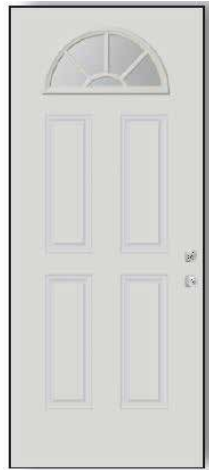

Sunburst
Front Door