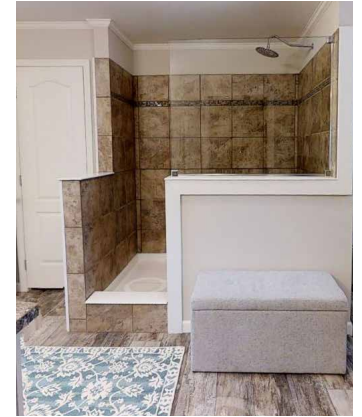

V-Groove
Accent Wall

DRYWALL

Interior Paint -
White Standard

Interior Paint -
Fossil Grey

Interior Paint -
Antique White

TUBS & SHOWERS

Park Avenue Shower with Dumawall Tile

Ceramic Tile Shower with Glass Barn Door

Fiberglass Tub

Pivot Shower Door

Bypass Shower Door

48x72 Ceramic Serenity Shower (Floorplan Specific)

Pedestal Tub

Victorian Soaker Tub

Oval Soaker Tub (Available with Whirlpool Jets)

Garden Tub with Oval Front