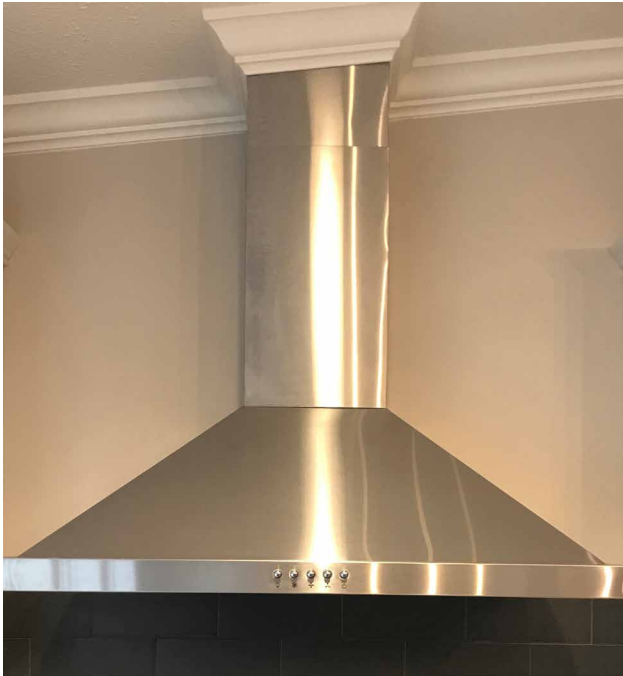

Built-In Microwave

5 Cycle Dishwasher

Built in Wall Oven and Microwave Shown

APPLIANCES *Range Hoods*

Euro Range Hood in Stainless Steel

Range Hood in White

Range Hood in Black

KITCHEN SINKS & FAUCETS