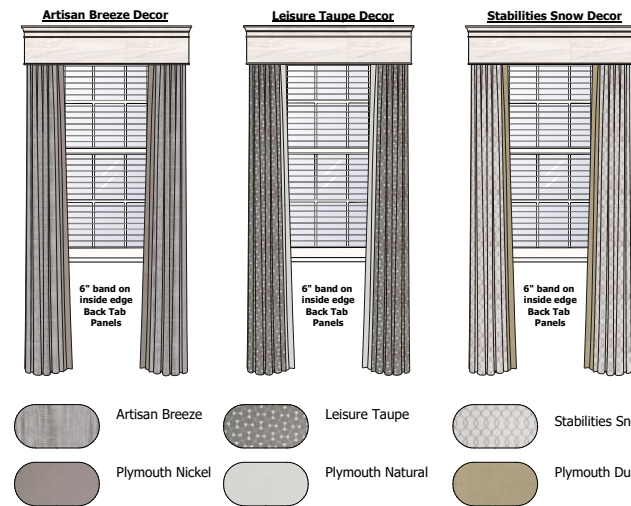

Traditional Fireplace
(Surround Subject to Change)

Fireplace with Floating Surround

DRAPES

Vision Series

Cornice Panel Series

Inspiration Series

GEM Series - Rustic Charm Stone Drapes

Lighted Cornice over Headboard Area

2 Inch Mini Blinds

INTERIOR DOORS

Standard Arch Top Door

Lever Lockset

White Barn Door with Track and Cornice

36 Inch Black Barn Door

Iron Mountain Pine Barn Door with Track and Cornice

Louvered Wood Bi-Fold Doors

Message Board Panel Box Cover - Chalk or Dry Erase

Electric Panel Box Cover

TRIM PACKAGES

Charter Trim Package

Colonial Trim Package

Craftsman Trim Package

3 5/8 Inch White
Crown Molding

5 1/4 Inch Base Trim