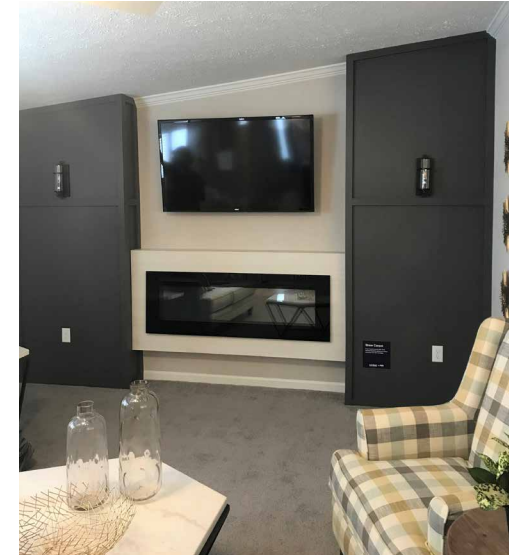

Hudson Media Wall