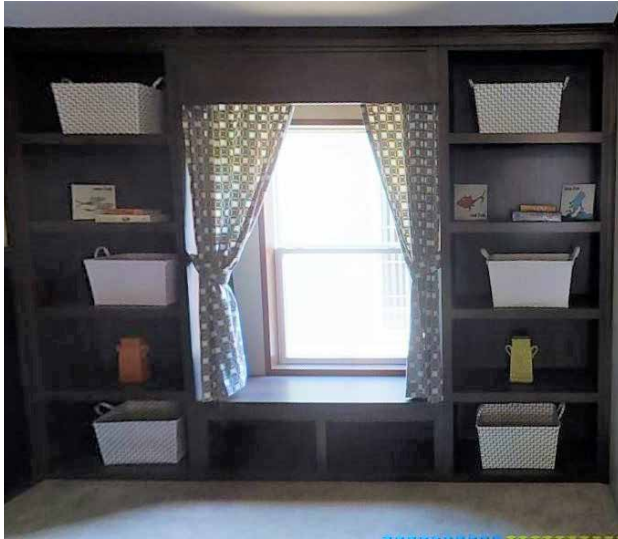

Guinness Dark Hardwood

CABINETS CONT.

Window Seat with Tower Cubbies

Majestic Entertainment Center

Built-In Bookcase

Deep Sink with Cabinets

3 Door Linen/Pantry

6 Door Linen/Pantry